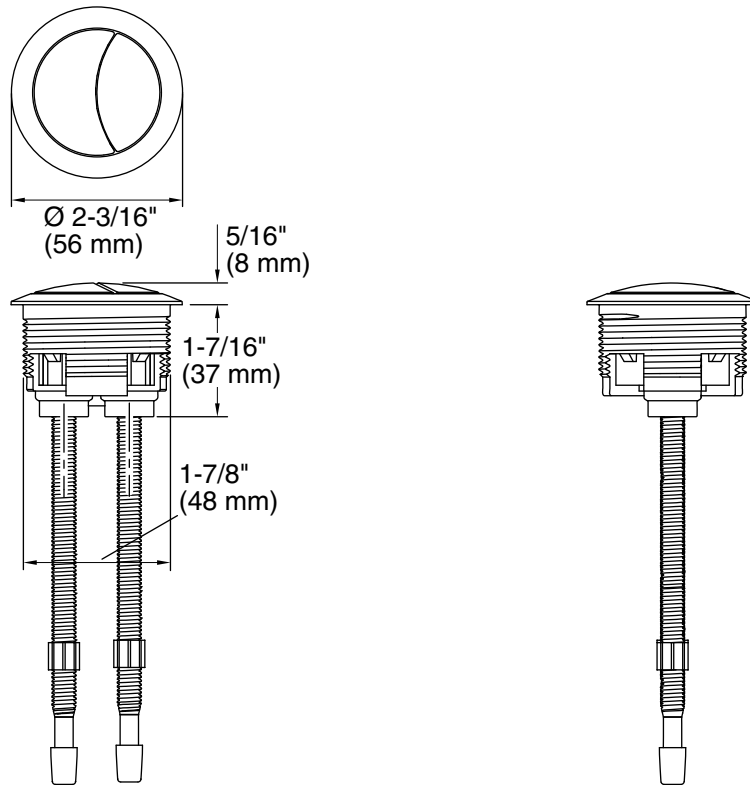

Persuade® Dual Flush Actuator K-186

Features

- Water-saving dual-flush actuator offers two flushing options.
- Large top-mount buttons provide an ergonomic experience.
- Spring-loaded buttons facilitate a smooth actuation.
- For use only with the Persuade Curv K-6355 toilet.

Technical Information

All product dimensions are nominal.

Material: Plastic

Notes

Install this product according to the installation guide.